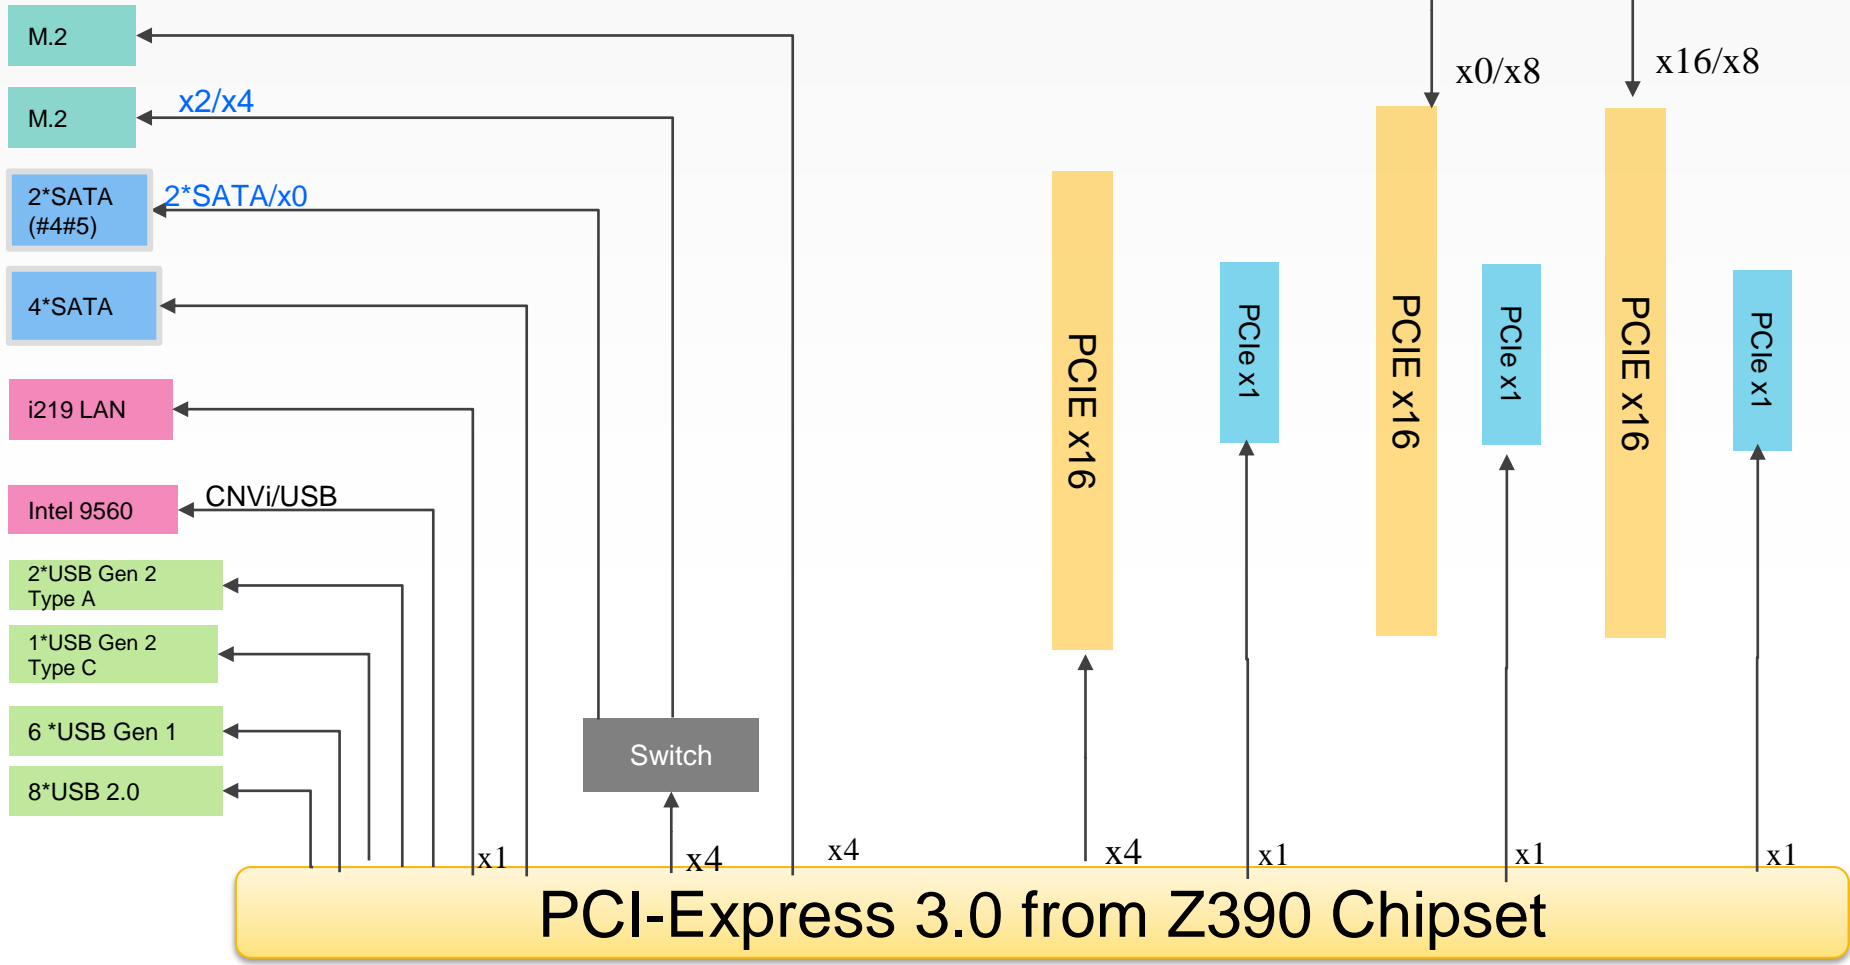

# Z390 AORUS MASTER

PCI-Express 3.0 from CPU

# Z390 AORUS ULTRA

## PCI-Express 3.0 from CPU

# Z390 AORUS PRO WIFI

PCI-Express 3.0 from CPU