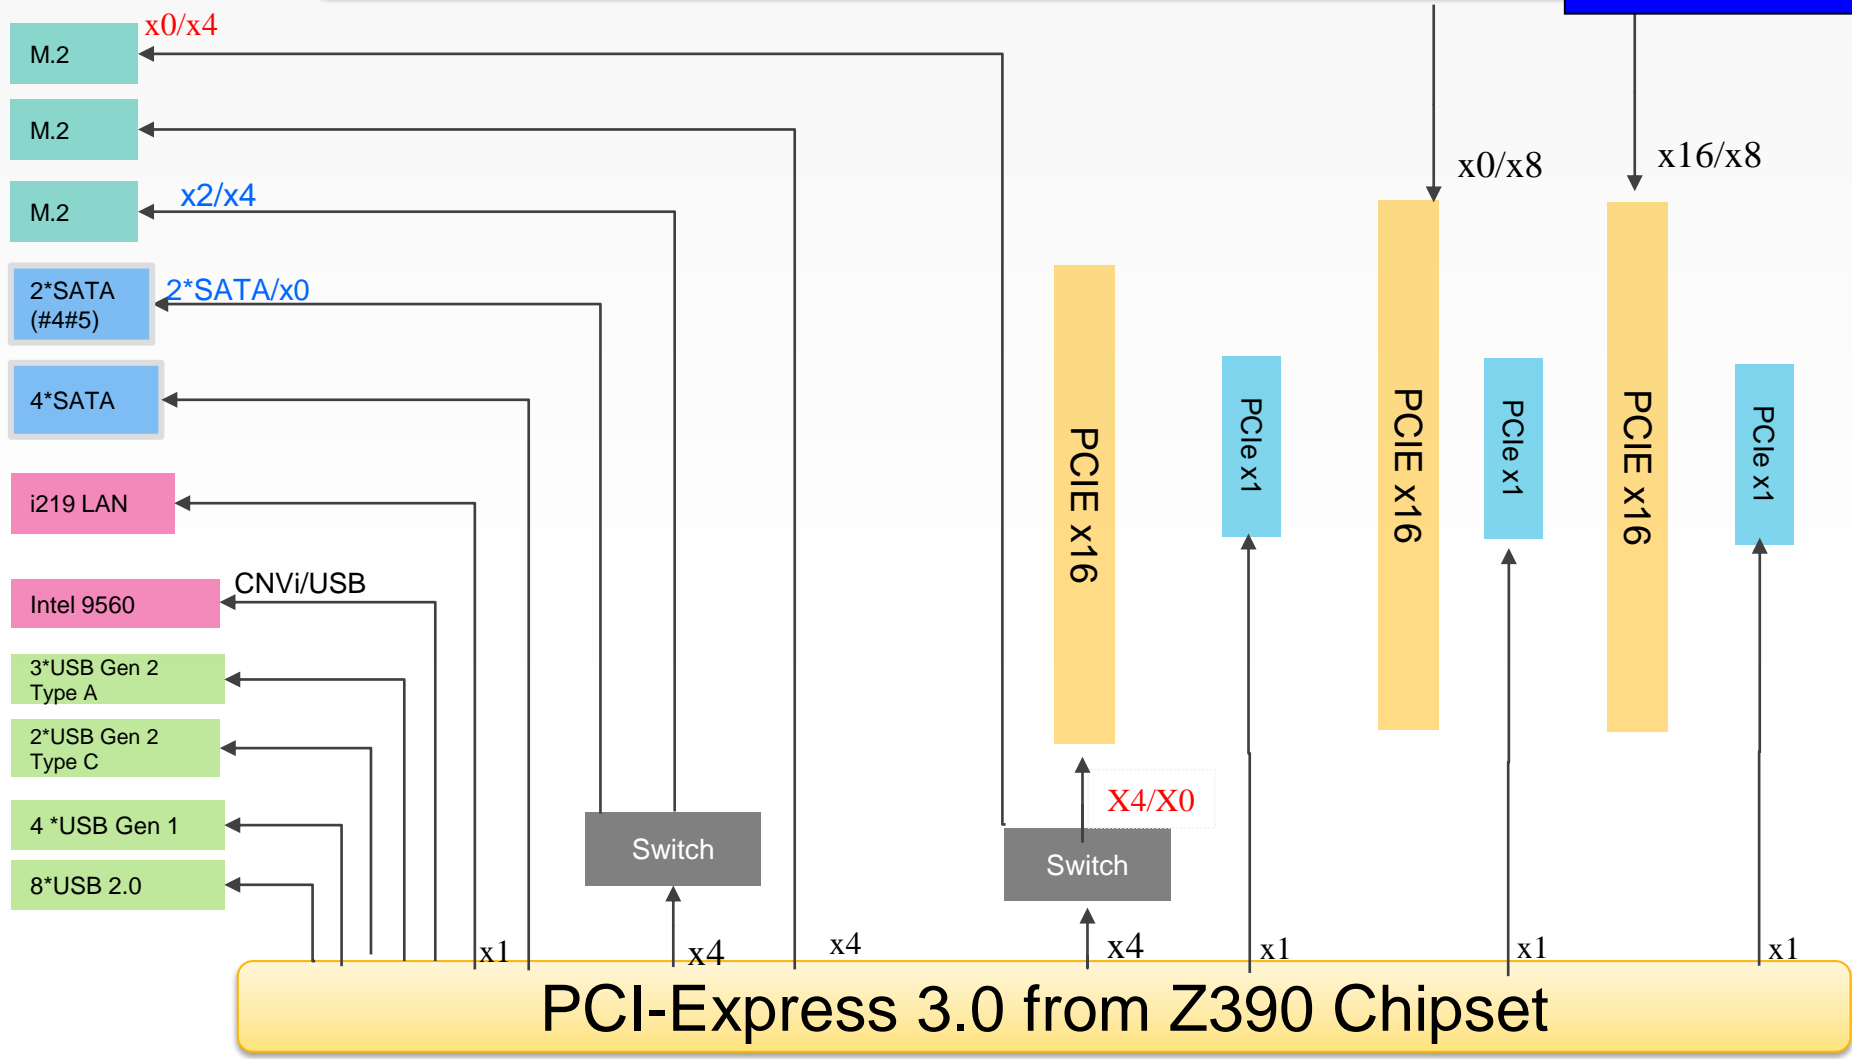

# Z390 AORUS XTREME

PCI-Express 3.0 from CPU

PCI-Express 3.0 from Z390 Chipset

# Z390 AORUS MASTER

PCI-Express 3.0 from CPU

# Z390 AORUS ULTRA

## PCI-Express 3.0 from CPU