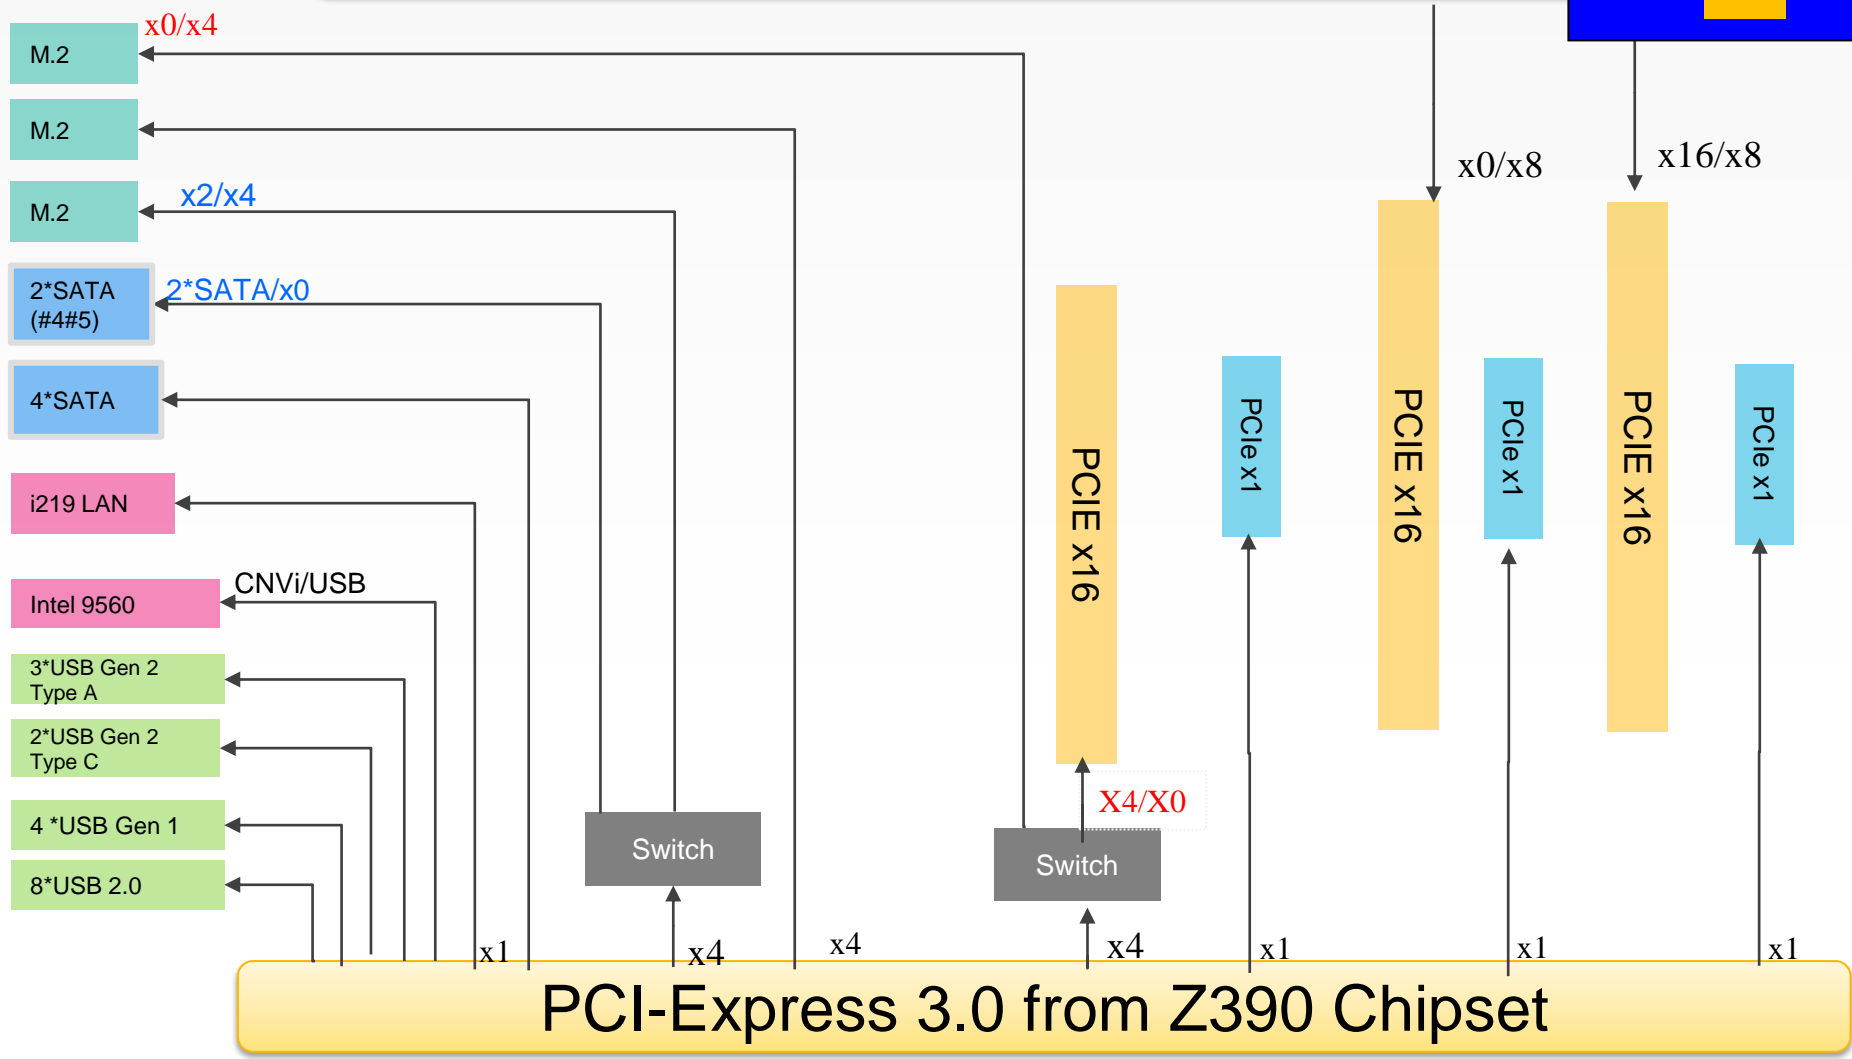

# Z390 AORUS XTREME

PCI-Express 3.0 from CPU

PCI-Express 3.0 from Z390 Chipset

# Z390 AORUS MASTER

PCI-Express 3.0 from CPU

# Z390 AORUS ULTRA

## PCI-Express 3.0 from CPU