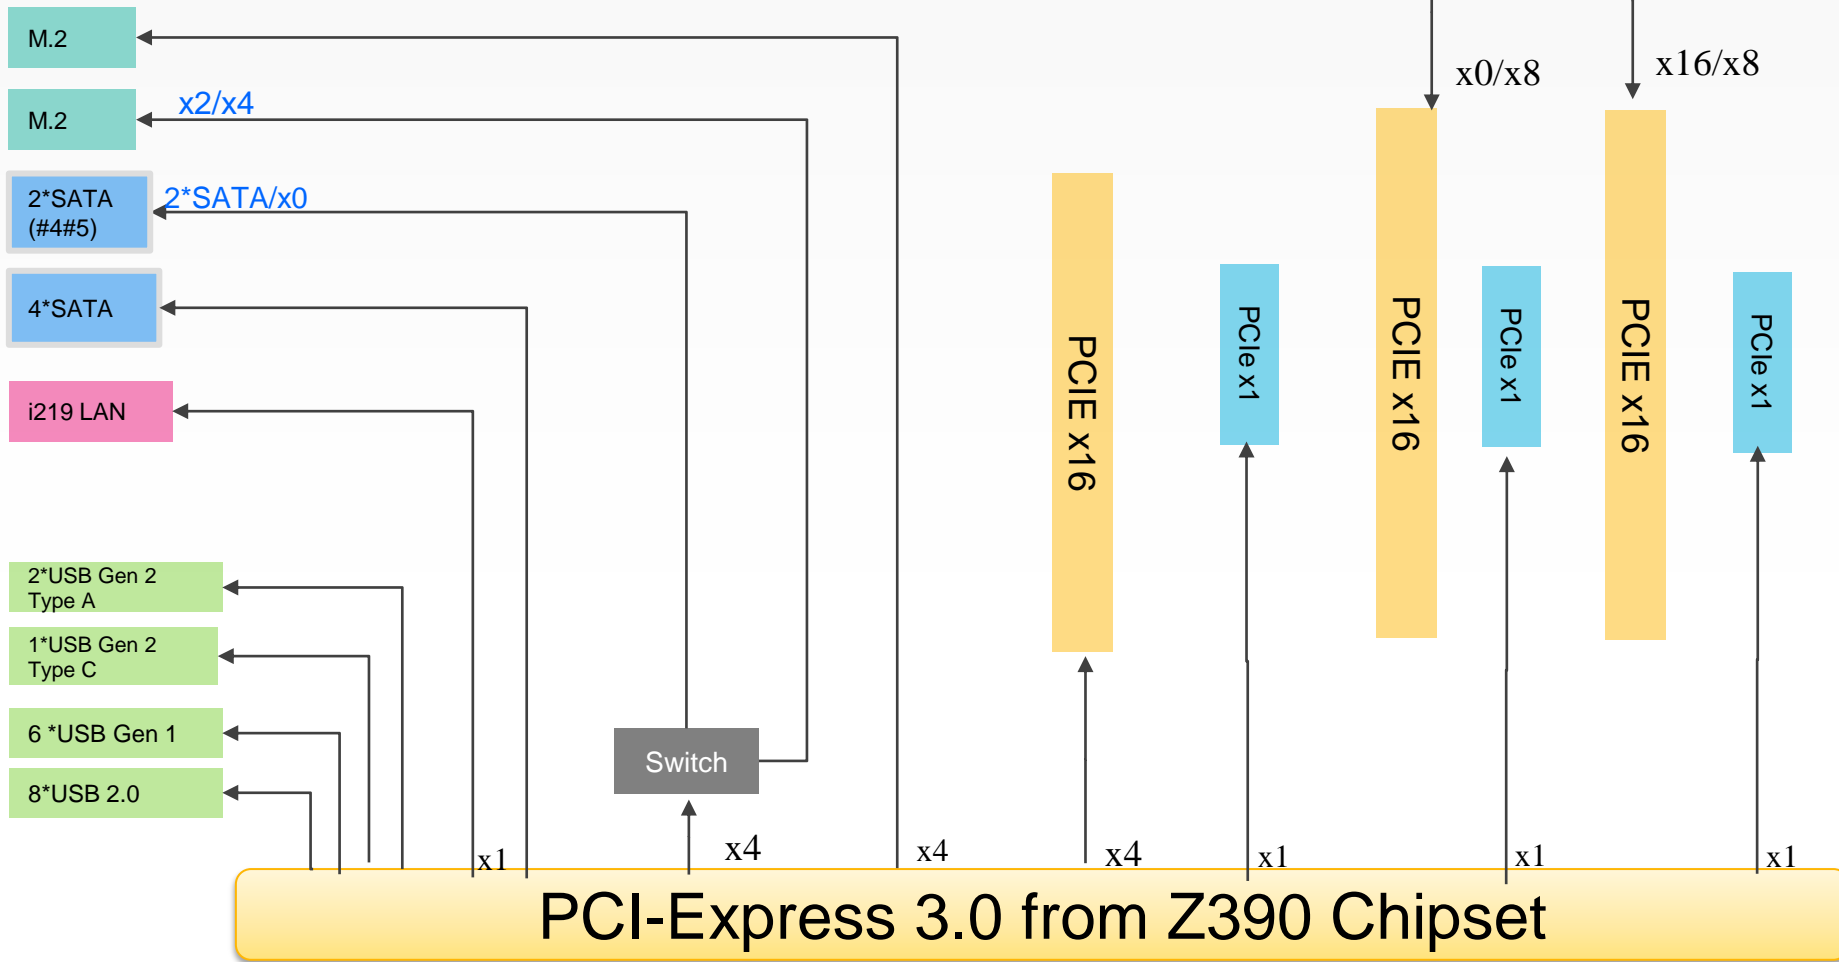

## PCI-Express 3.0 from CPU

# Z390 AORUS PRO WIFI

PCI-Express 3.0 from CPU

# Z390 AORUS PRO

PCI-Express 3.0 from CPU

# Z390 AORUS Elite

PCI-Express 3.0 from CPU