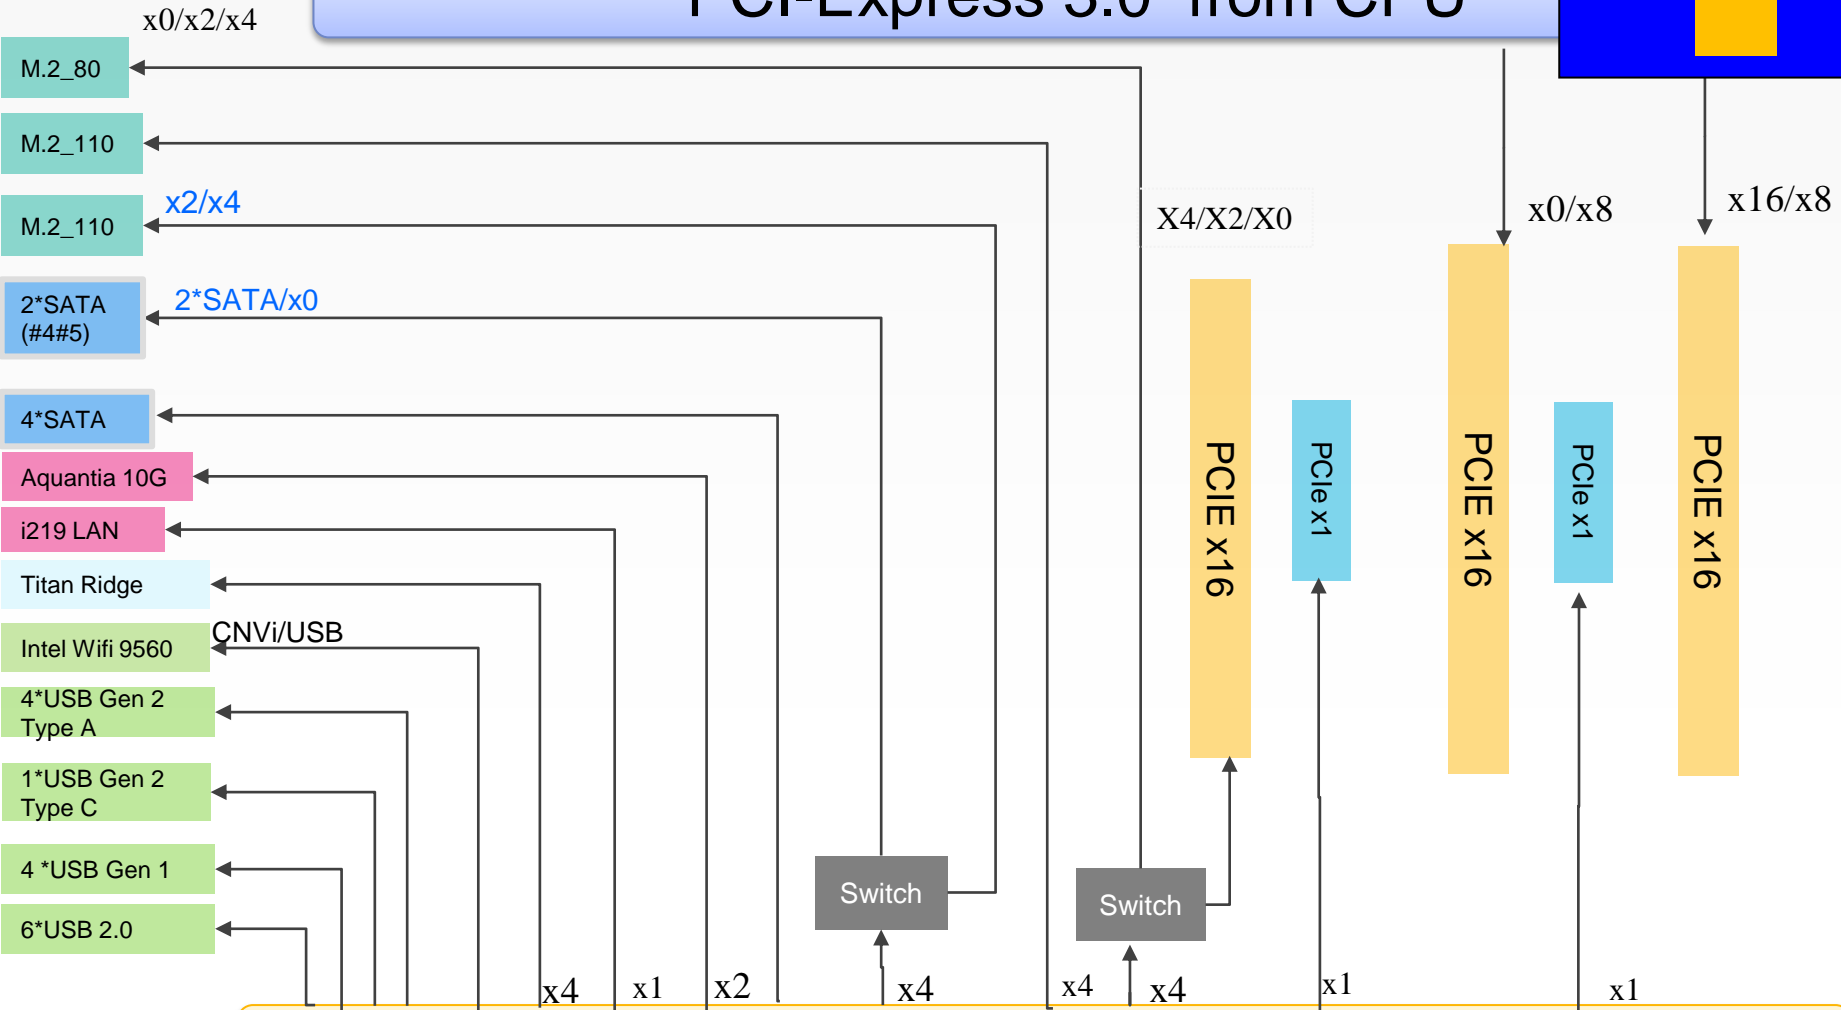

**GIGABYTE™**

**Z390 PCIE Diagram**

**27.11.2018**

# Z390 AORUS XTREME

PCI-Express 3.0 from CPU

PCI-Express 3.0 from Z390 Chipset

# Z390 AORUS MASTER

PCI-Express 3.0 from CPU

## PCI-Express 3.0 from CPU