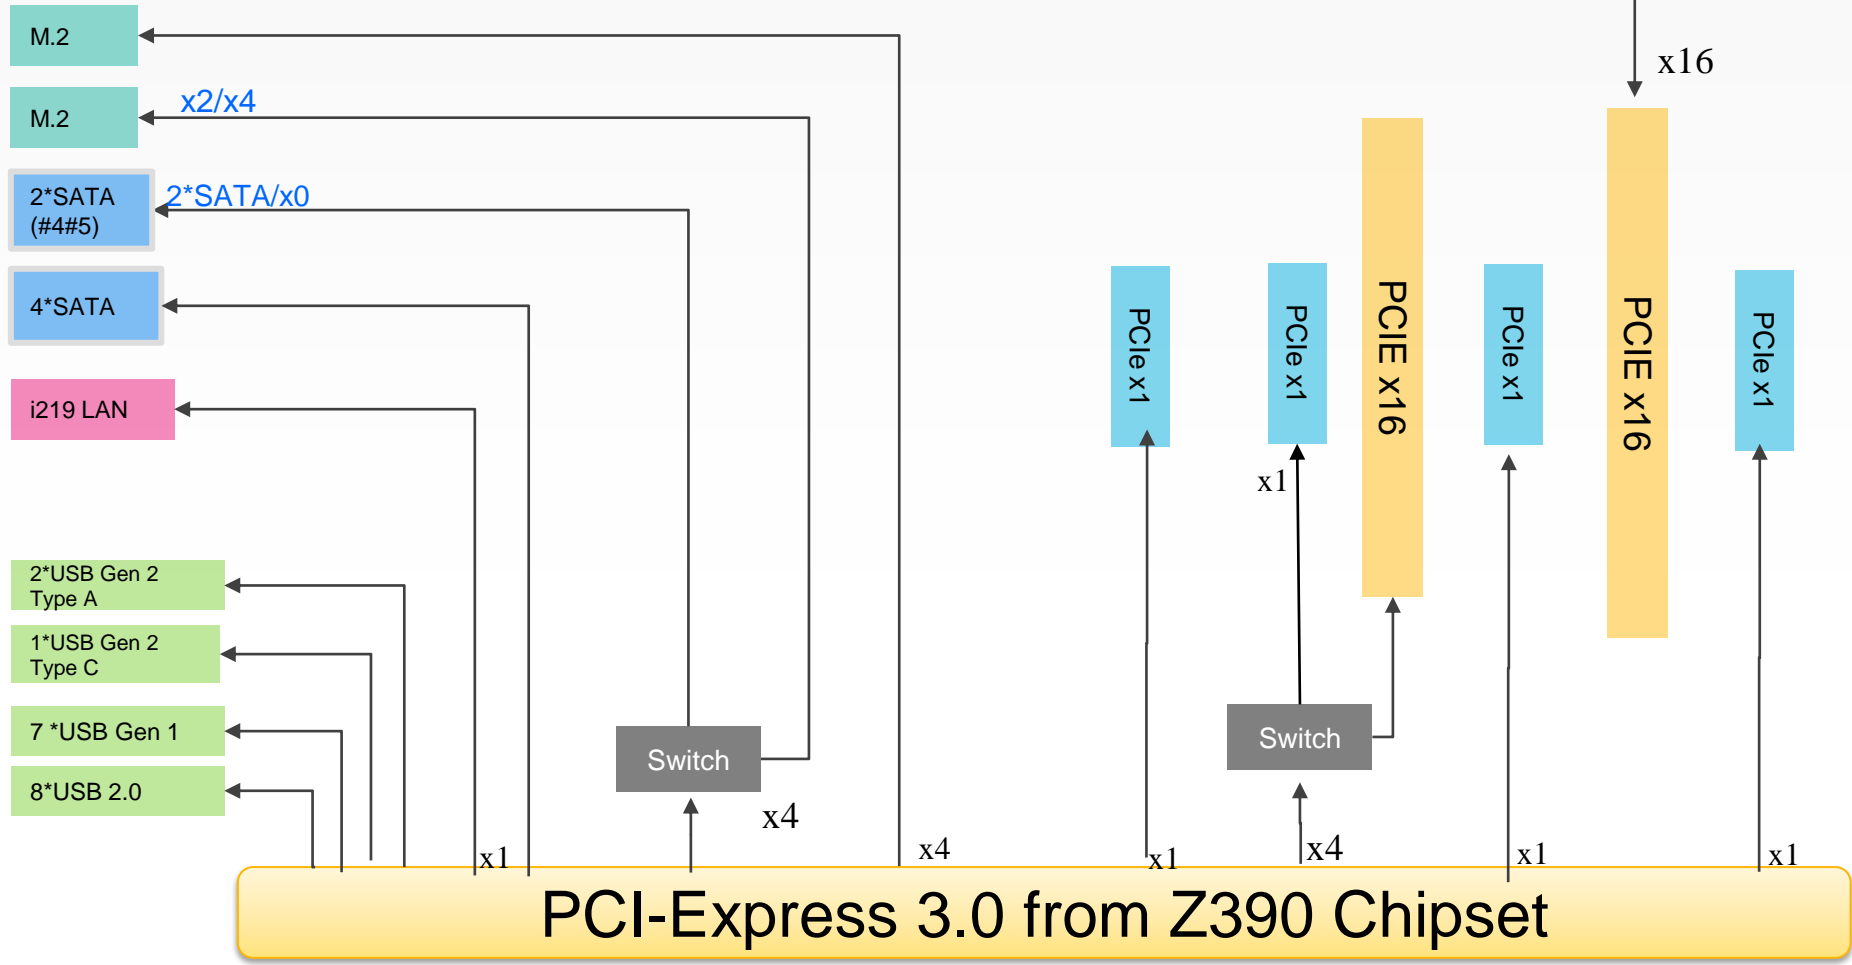

## PCI-Express 3.0 from CPU

# Z390 AORUS PRO WIFI

PCI-Express 3.0 from CPU

# Z390 AORUS PRO

PCI-Express 3.0 from CPU

# Z390 AORUS Elite

PCI-Express 3.0 from CPU